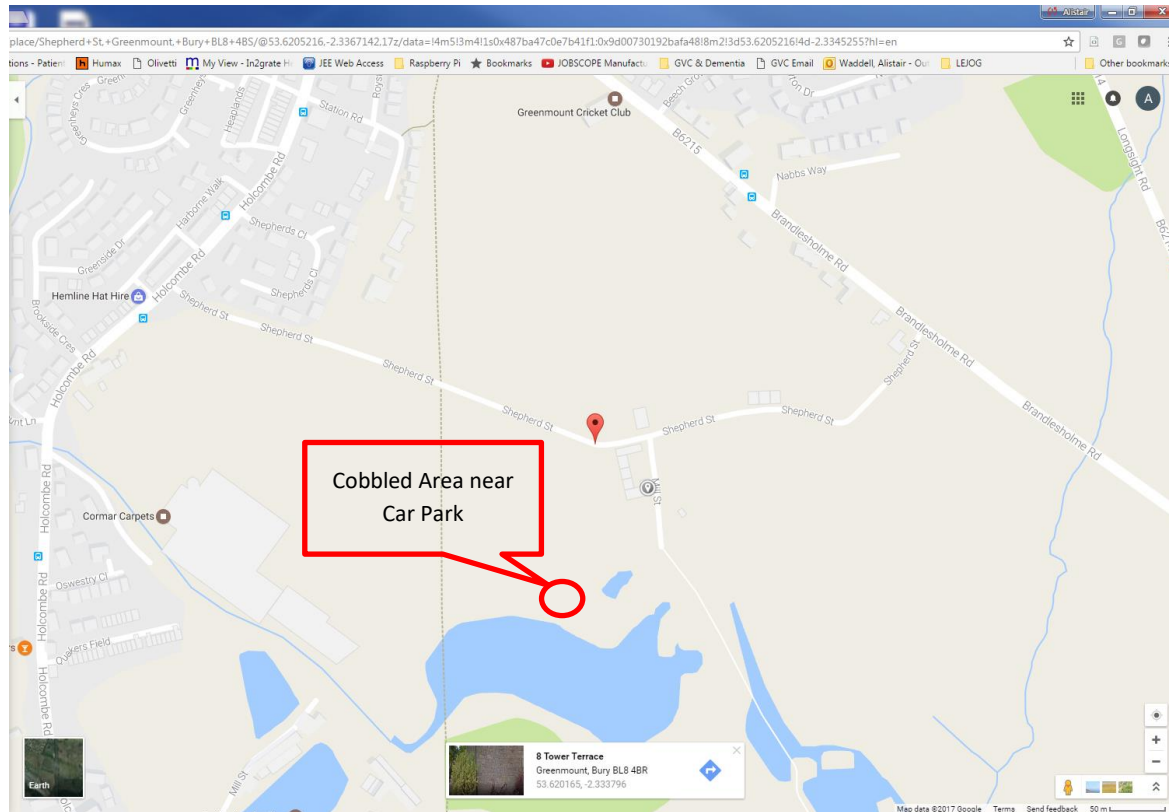

## Island Lodge Details

BL8 4BR 8 Tower Terrace, Greenmount on corner with Mill Street

Grid Reference : SD 77901 13714

Nearest Location : Tower Farm on Mill Street (road access via Shepherd Street)

Nearest Main Road: Brandlesholme Road B6215

Nearest Helicopter landing site : Tottington Cricket Club field south of the water lodge (Grid Ref SD 77920 13529)