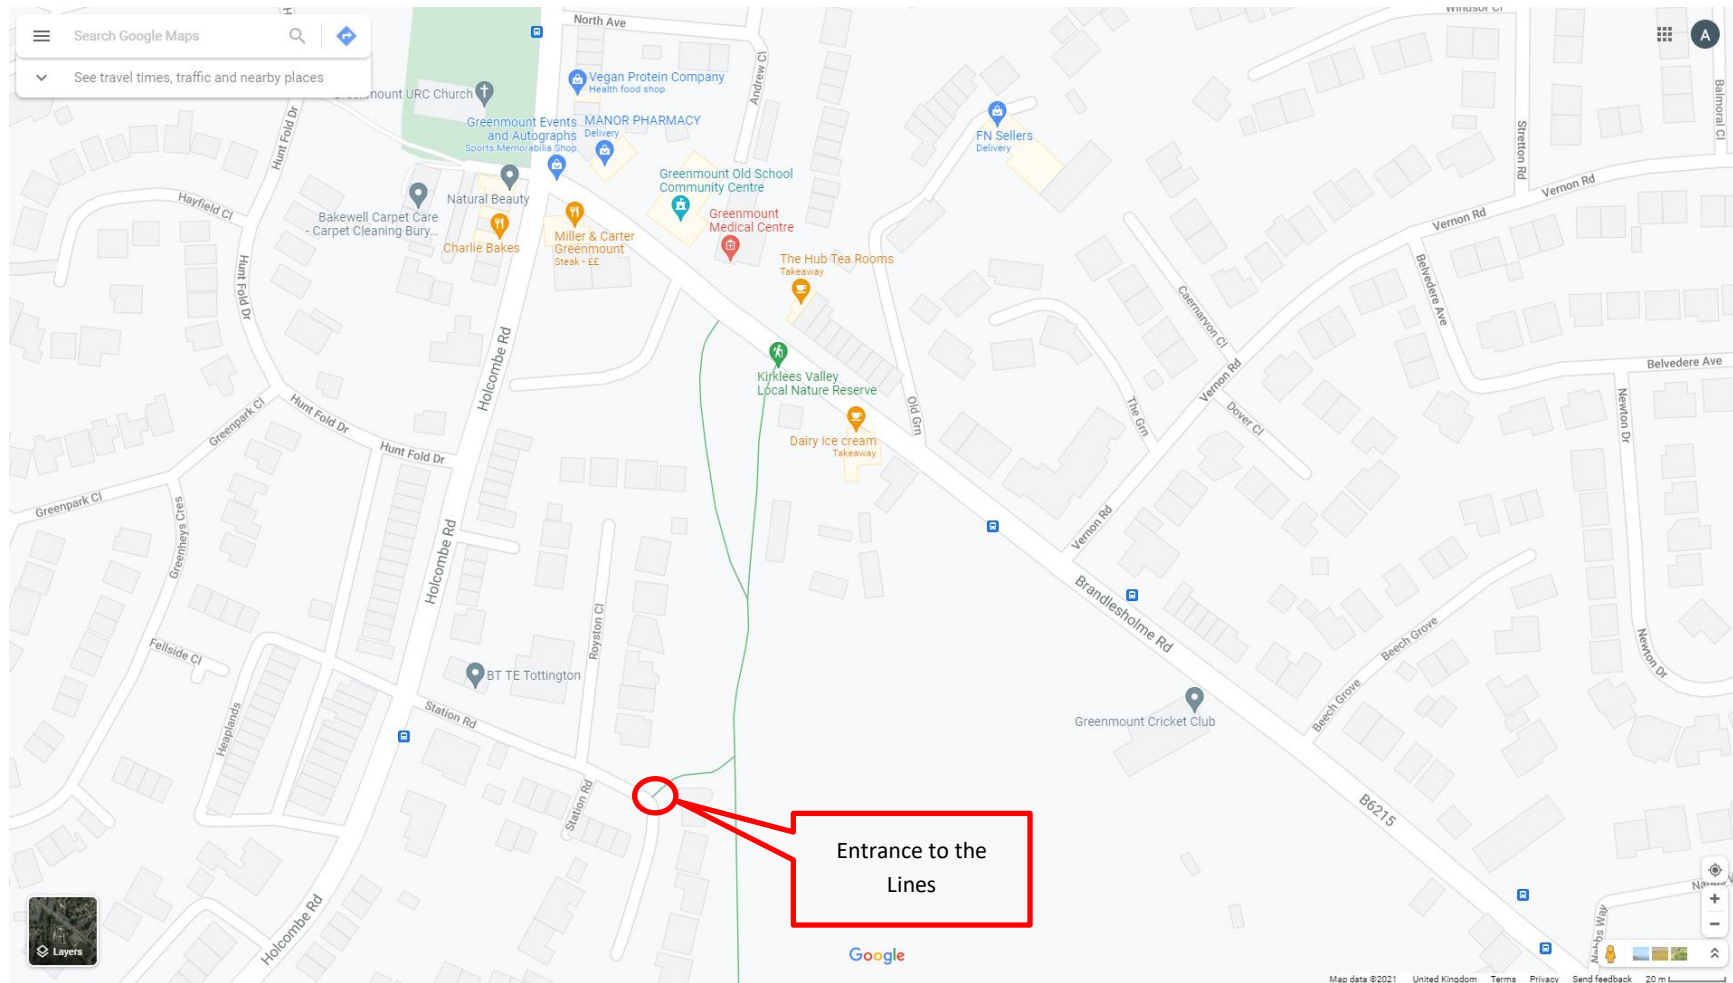

Station Road, Greenmount Details

BL8 4BJ – Station Road, near the BT Telephone Exchange

Nearest Location : Miller & Carter, Holcombe Road

Nearest Main Road: Brandlesholme Road B6215