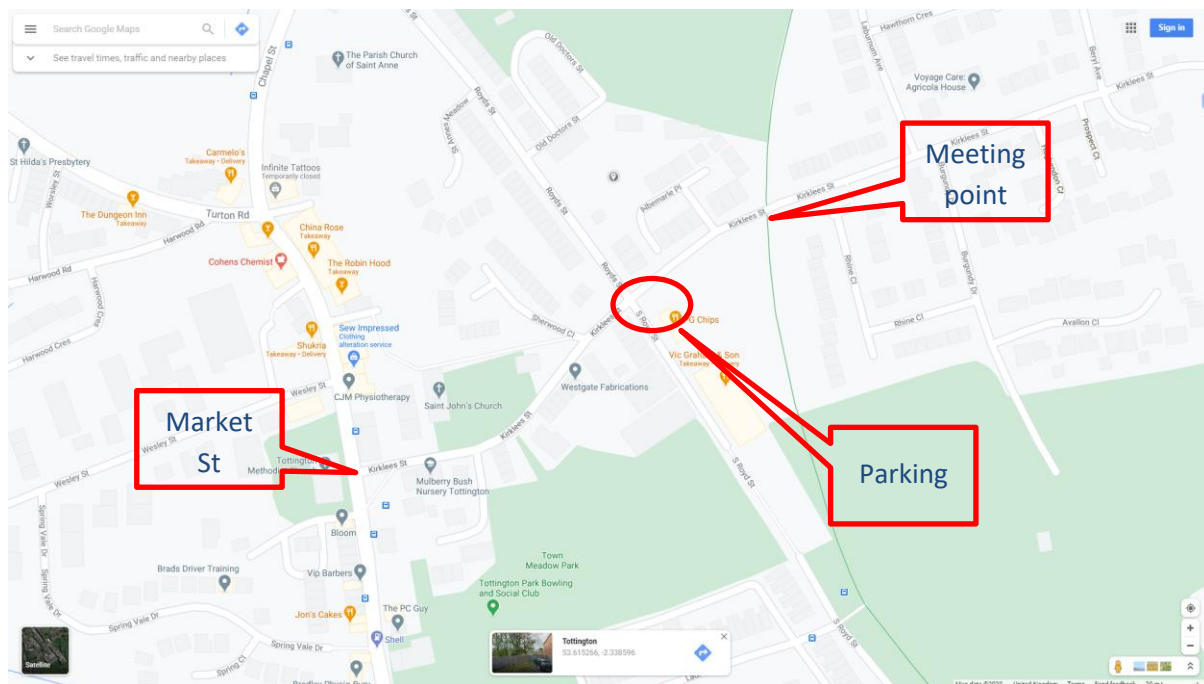

TOTTINGTON – SOUTH ROYD STREET ENTRANCE – BL8 3NA

Map for when we meet in Tottington to work on the Kirklees Trail.