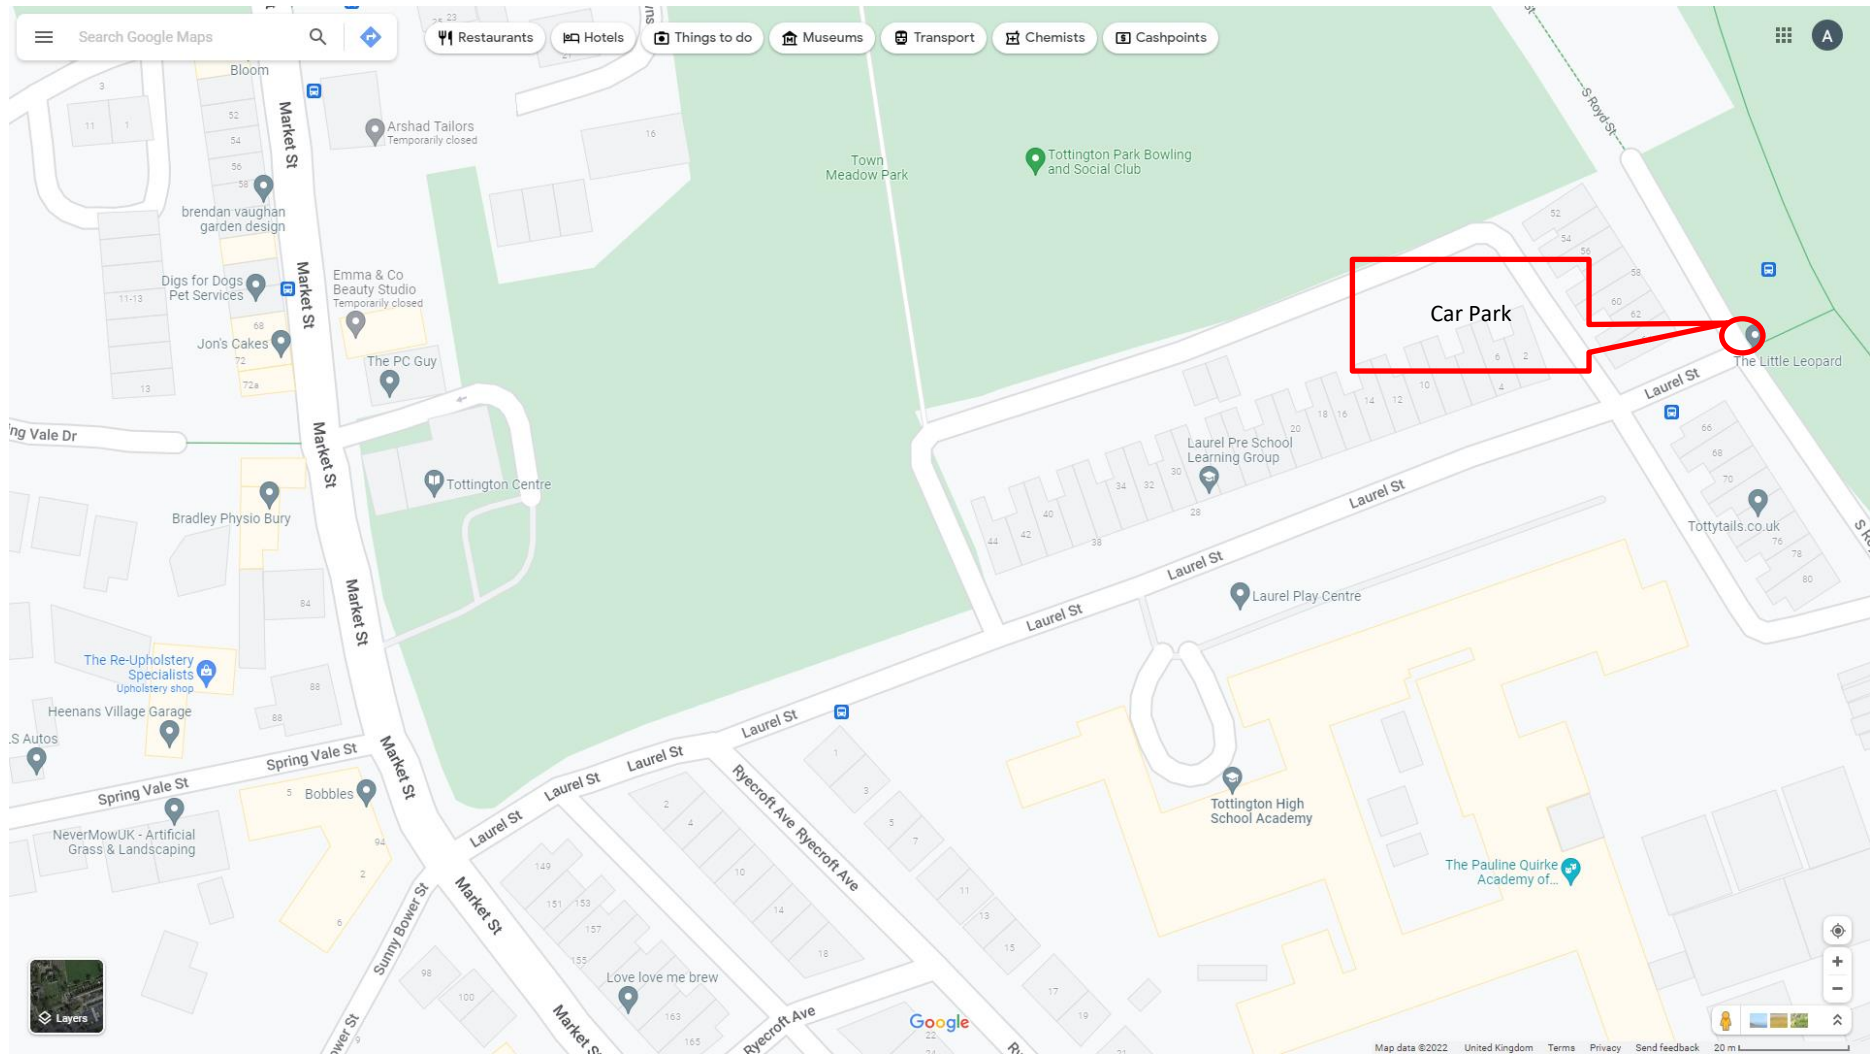

## Laurel Street, Tottington Details

A useful postcode is BL8 3LZ at the bottom of Laurel Street where it crosses S. Royd Street